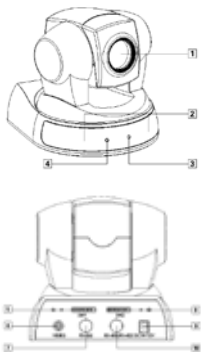

Features

- Wide range pan/tilt, 300° pan / 30-60° tilt
- High zoom ratio AF lens
- Excellent low light sensitivity
- Desktop or ceiling mount installation
- Electronically flips an image upside down so it displays correctly when ceiling mounted
- Auto and Manual focus
- Auto exposure (AE) spot setting
- 64 Custom preset function